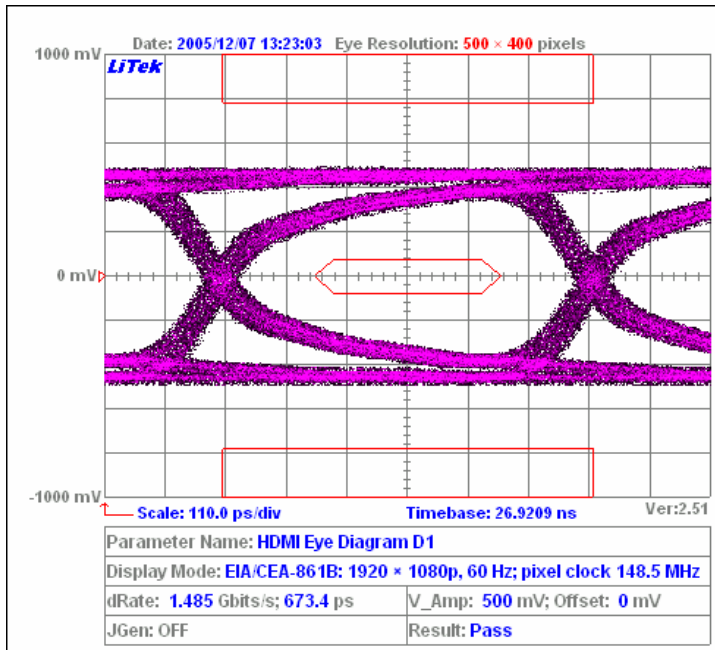

Dear customers :

SN: 051207001

In order to guarantee that every HDMI CABLE sold by EVERSURE meets the 1080p resolution ; we have already examined every cable according to the HDMI ATC (Authorized Testing Center) specification. Below is the eye diagram test result.

## Eye Diagram Graphic Result

Thank you for buying EVERSURE products !

Date: 7-Dec-05  
Tested by: