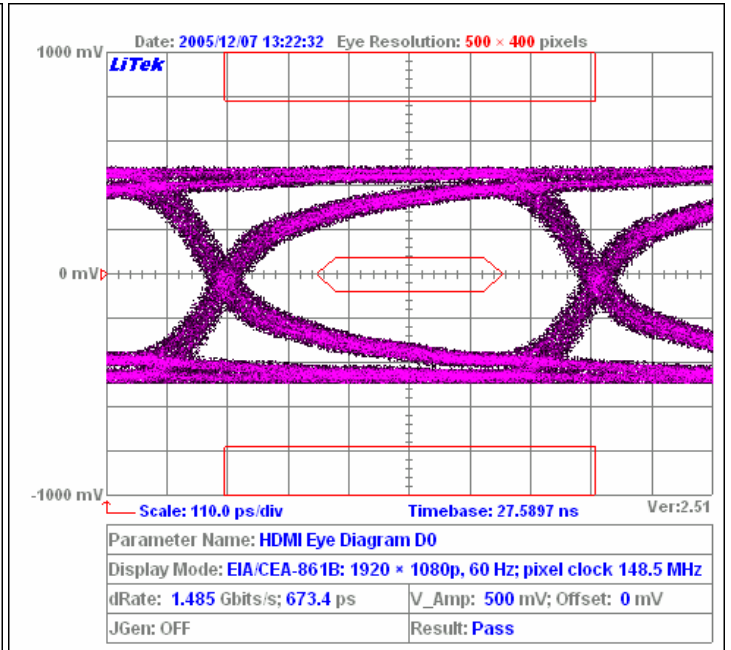

Dear customers :

SN: 051207001

In order to guarantee that every HDMI CABLE sold by EVERSURE meets the 1080p resolution ; we have already examined every cable according to the HDMI ATC (Authorized Testing Center) specification. Below is the eye diagram test result.

## Eye Diagram Graphic Result

Thank you for buying EVERSURE products !

Date: 7-Dec-05  
Tested by: