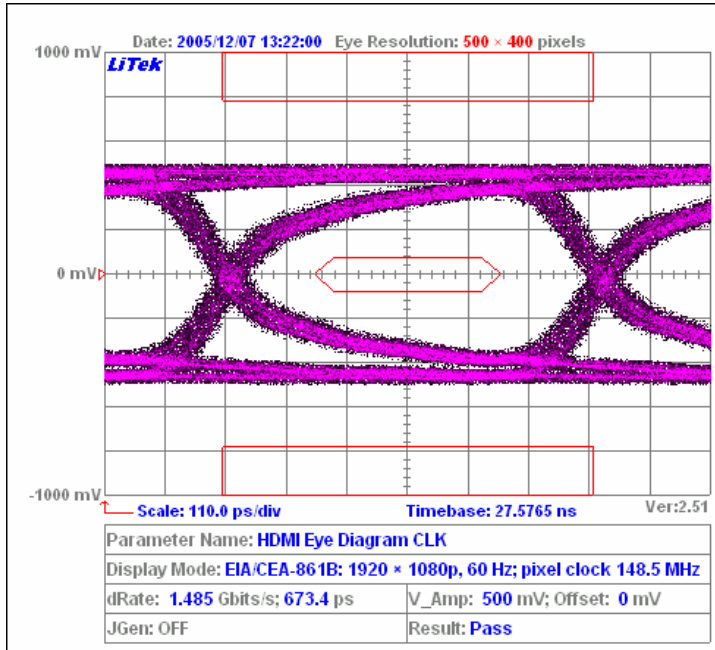

Dear customers :

SN: 051207001

In order to guarantee that every HDMI CABLE sold by EVERSURE meets the 1080p resolution ; we have already examined every cable according to the HDMI ATC (Authorized Testing Center) specification. Below is the eye diagram test result.

## Eye Diagram Graphic Result

Thank you for buying EVERSURE products !

Date: 7-Dec-05  
Tested by: