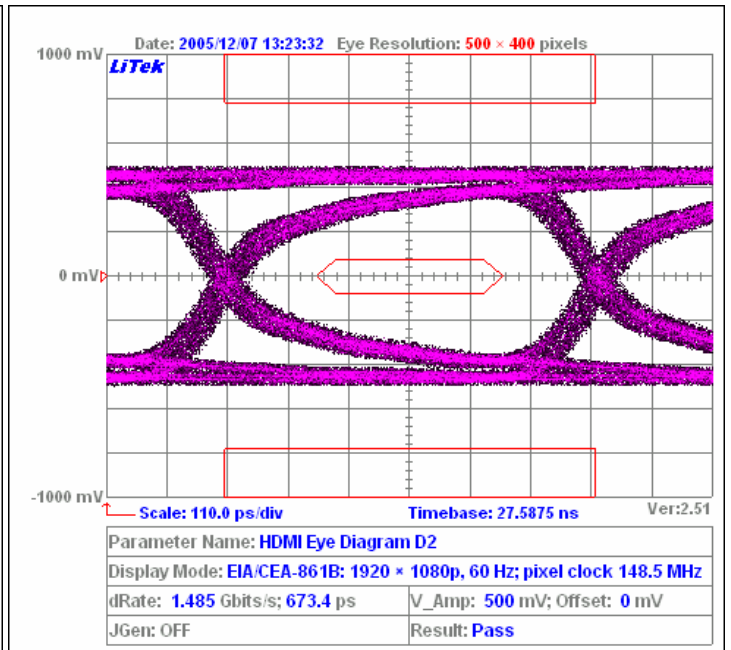

Dear customers :

SN: 051207001

In order to guarantee that every HDMI CABLE sold by EVERSURE meets the 1080p resolution ; we have already examined every cable according to the HDMI ATC (Authorized Testing Center) specification. Below is the eye diagram test result.

## Eye Diagram Graphic Result

Thank you for buying EVERSURE products !

Date: 7-Dec-05  
Tested by: